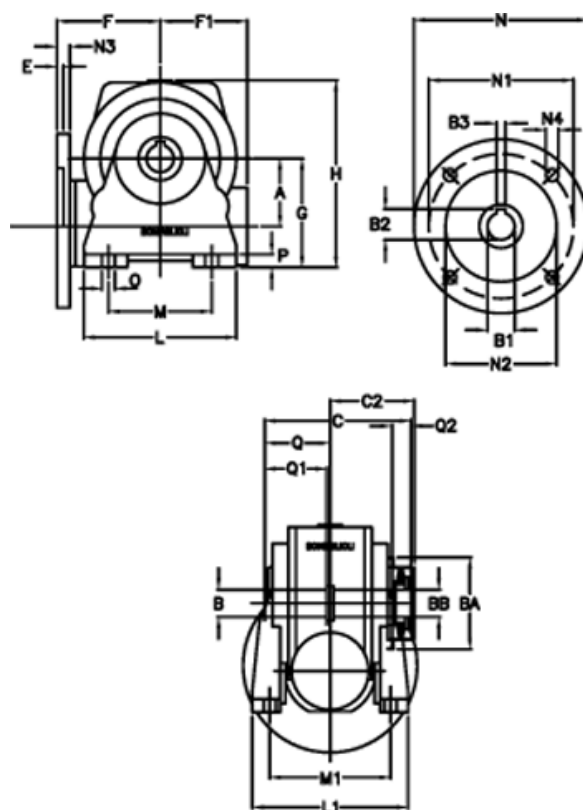

Data Sheet

Article number: 390204404612316

Description: Worm Gear with Torque Limiter
VF 44-L1-N-46-P63B14

Measures

a = 44.60	C2 = 48	L1 = 98	O = 8.5
B = 18	Description = VF 44N-xx-63B14	m = 52	P = 10
B1 E7 = 11	E = 2.0	M1 = 81.0	Q = 32.0
B2 = 12.8	F = 65	N = 90	Q1 = 32
B3 H9 = 4	F1 = 54	N1 = 75	Q2 = 12
BA = 40	g = 72	N2 = 60	
BB H7 = 11	H = 124.5	N3 = 8.0	
C = 79	L = 90	N4 = 5,5	